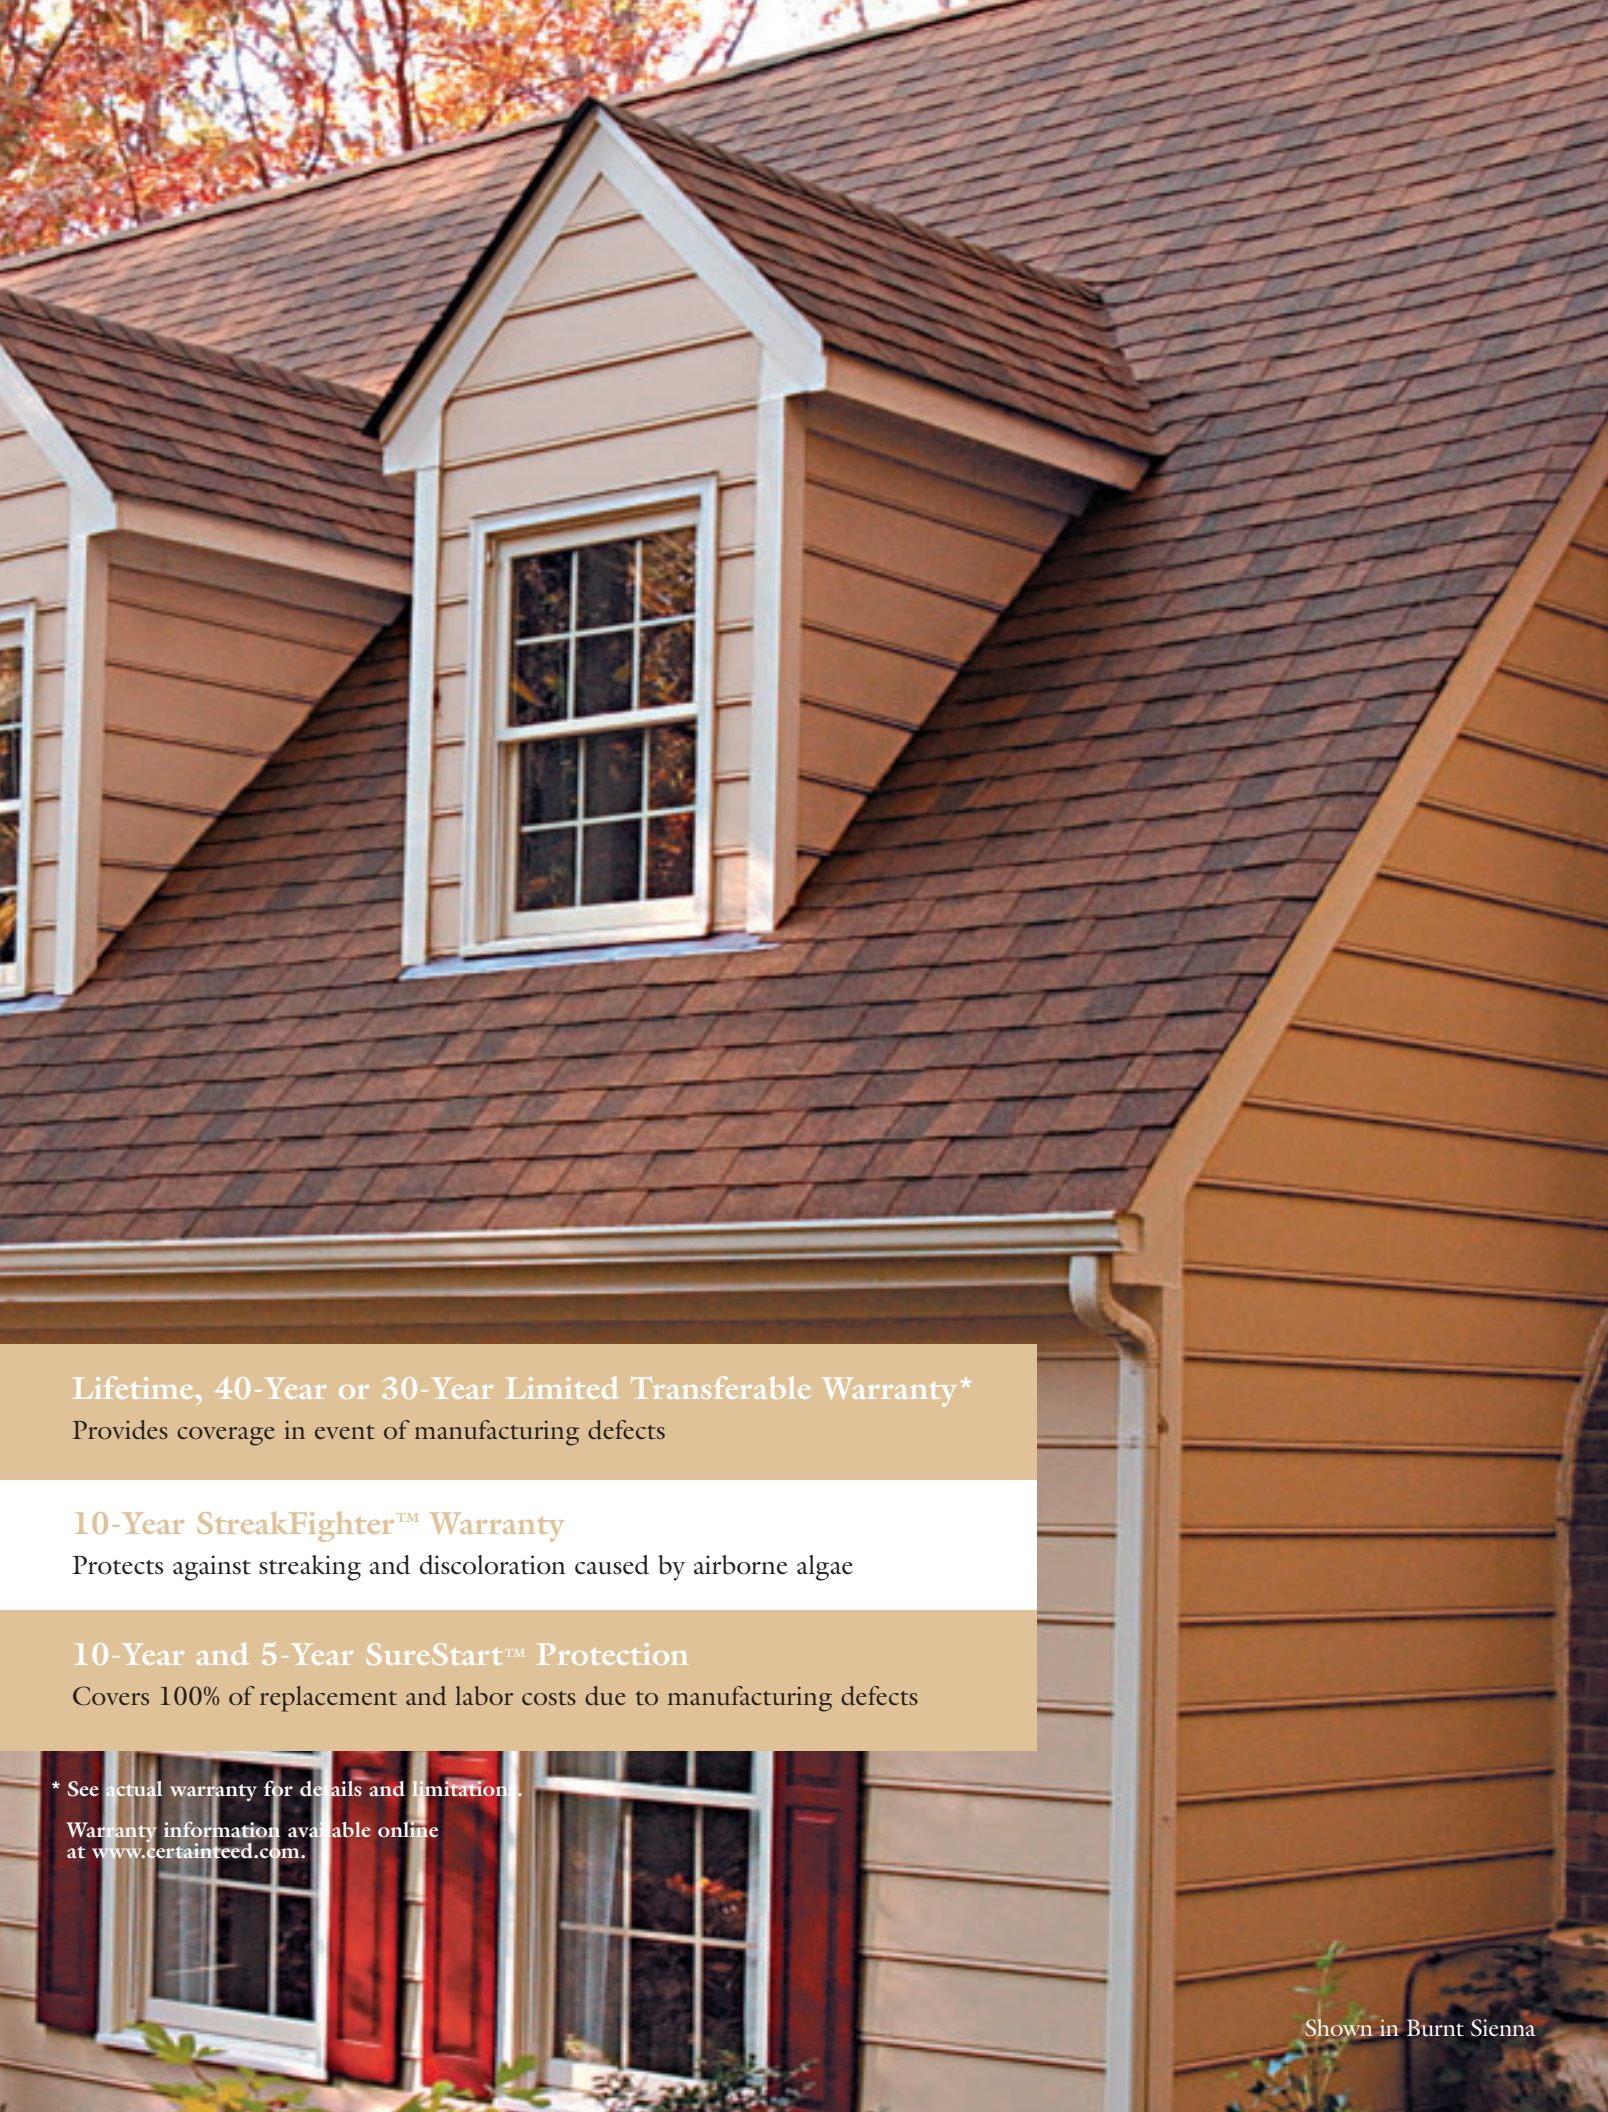

Lifetime, 40-Year or 30-Year Limited Transferable Warranty*

Provides coverage in event of manufacturing defects

10-Year StreakFighter™ Warranty

Protects against streaking and discoloration caused by airborne algae

10-Year and 5-Year SureStart™ Protection

Covers 100% of replacement and labor costs due to manufacturing defects

* See actual warranty for details and limitations.

Warranty information available online
at www.certainteed.com.

Shown in Burnt Sienna