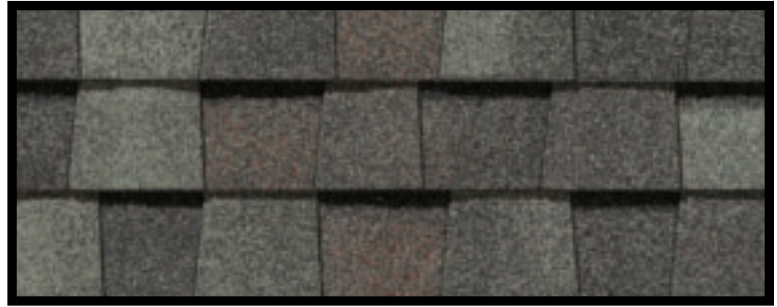

Slatestone